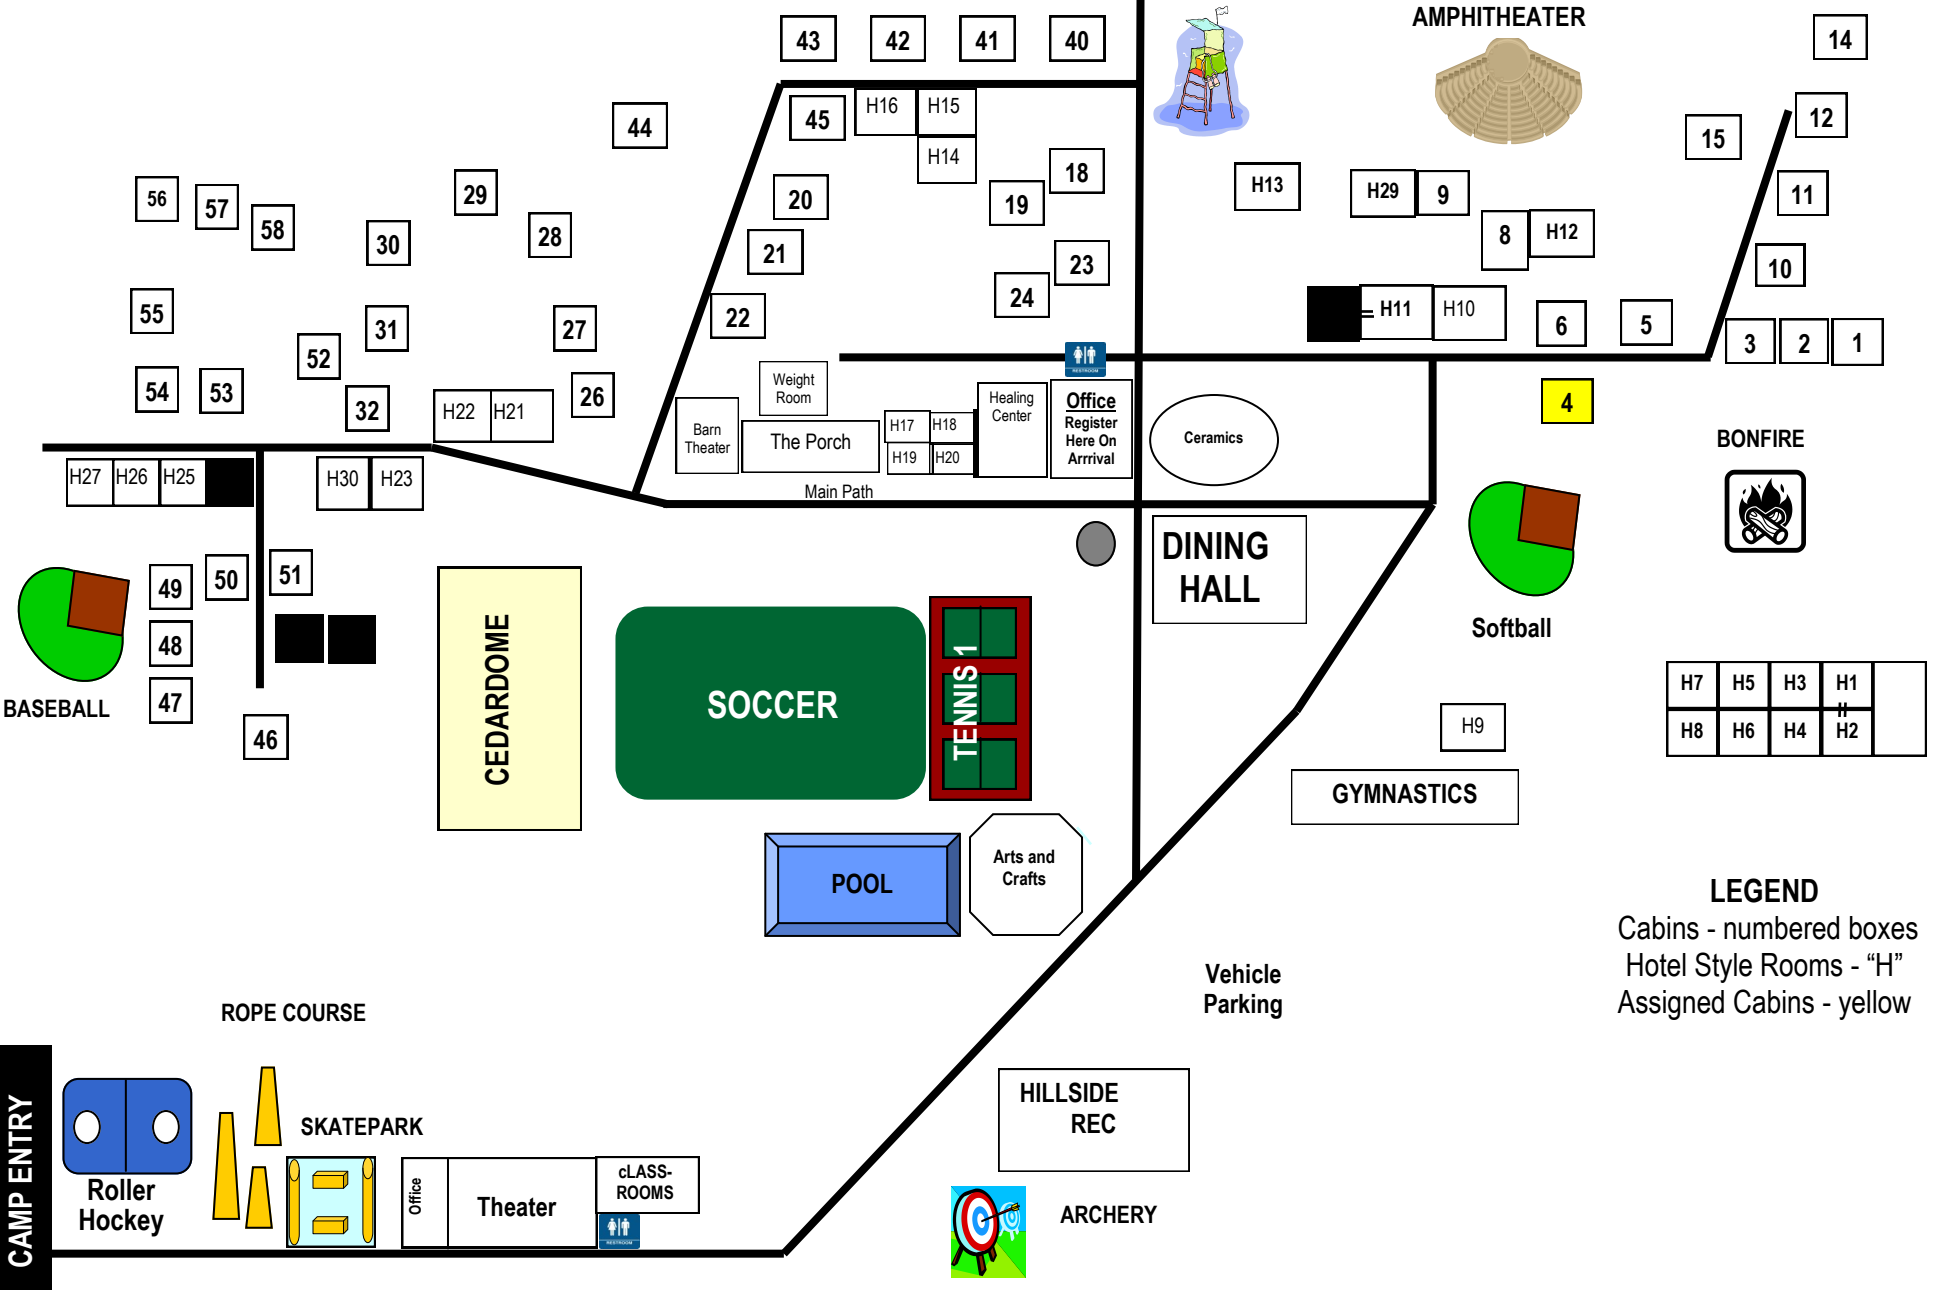

CAMP SUIGETSU CABINS

LAKEFRONT

BONFIRE

H7	H5	H3	H1	
H8	H6	H4	H2	

LEGEND
 Cabins - numbered boxes
 Hotel Style Rooms - "H"
 Assigned Cabins - yellow